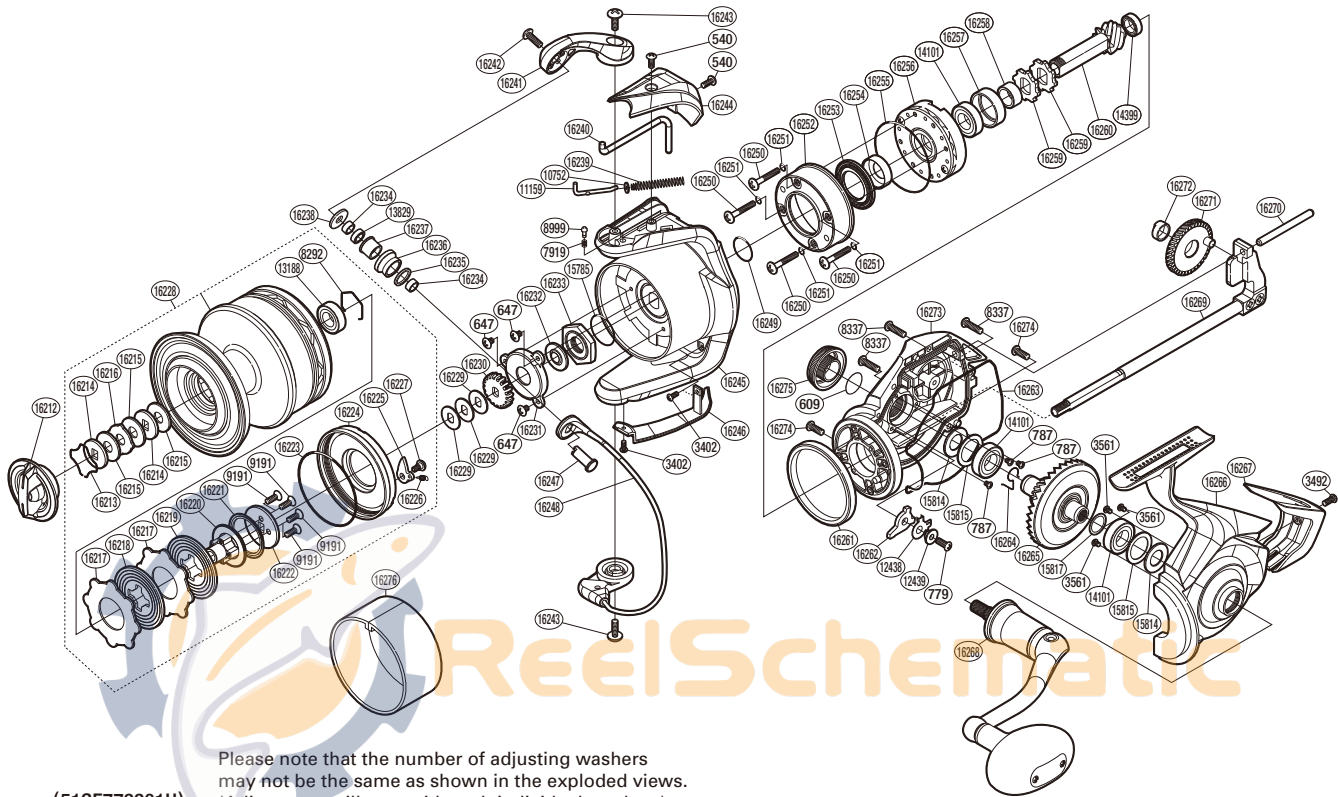

SHIMANO

Saragosa SA-RB

SRG-20000SW

Please note that the number of adjusting washers may not be the same as shown in the exploded views. (Adjustment will vary with each individual product.)

(51SE779901U)

Part No.	Description	Part No.	Description	Part No.	Description
RD 0540	Screw	RD16218	Spool Drag Disk	RD16249	O Ring
RD 0609	O Ring	RD16219	Spool Drag Disk	RD16250	Screw
RD 0647	Screw	RD16220	Bearing Bushing	RD16251	O Ring
RD 0779	Screw	RD16221	Bearing Water Proof	RD16252	Roller Clutch Water Proof Cover
RD 0787	Screw	RD16222	Spool Support	RD16253	Roller Clutch Water Proof
RD 3402	Screw	RD16223	O Ring	RD16254	Rotor Ring
RD 3492	Screw	RD16224	Drag Cover	RD16255	O Ring
RD 3561	Screw	RD16225	Drag Click	RD16256	Roller Clutch Assembly
RD 7919	Click Spring	RD16226	Drag Click Spring	RD16257	Bearing Housing
RD 8292	Bearing Retainer	RD16227	Screw	RD16258	Pinion Gear Collar
RD 8337	Screw	RD16228	Spool Assembly	RD16259	Anti-Reverse Ratchet
RD 8999	Click Pin	RD16229	Spool Support Washer	RD16260	Pinion Gear
RD 9191	Screw	RD16230	Spool Support	RD16261	Friction Ring
RD10752	Spring Guide A Support	RD16231	Nut Lock Plate	RD16262	Assist Anti-Reverse Pawl
RD11159	Bail Spring Guide A	RD16232	Bearing Water Proof	RD16263	Body Seal
RD12438	Anti-Reverse Pawl Cover	RD16233	Rotor Nut	RD16264	Anti-Reverse Pawl Spring
RD12439	Anti-Reverse Pawl Collar	RD16234	Line Roller Collar	RD16265	Drive Gear
RD13188	Ball Bearing	RD16235	Line Roller Spacer	RD16266	Side Cover
RD13829	Ball Bearing	RD16236	Line Roller	RD16267	Rear Protector
RD14101	Ball Bearing	RD16237	Line Roller Bushing	RD16268	Handle Assembly
RD14399	Ball Bearing	RD16238	Line Roller Washer	RD16269	Main Shaft Assembly
RD15785	O Ring	RD16239	Bail Spring	RD16270	Oscillating Guide
RD15814	Bearing Water Proof	RD16240	Bail Trip Lever	RD16271	Oscillating Gear
RD15815	Washer	RD16241	Bail Arm	RD16272	Oscillating Gear Bushing
RD15817	Washer	RD16242	Screw	RD16273	Body
RD16212	Drag Knob	RD16243	Screw	RD16274	Screw
RD16213	Drag Washers Retainer	RD16244	Bail Spring Cover	RD16275	Handle Screw Cap
RD16214	Key Washer	RD16245	Rotor		
RD16215	Drag Washer	RD16246	Bail Hold Support Guard		
RD16216	Eared Washer	RD16247	Line Roller Support		
RD16217	Drag Washer	RD16248	Bail Assembly	RD16276	Line Band (accessory)